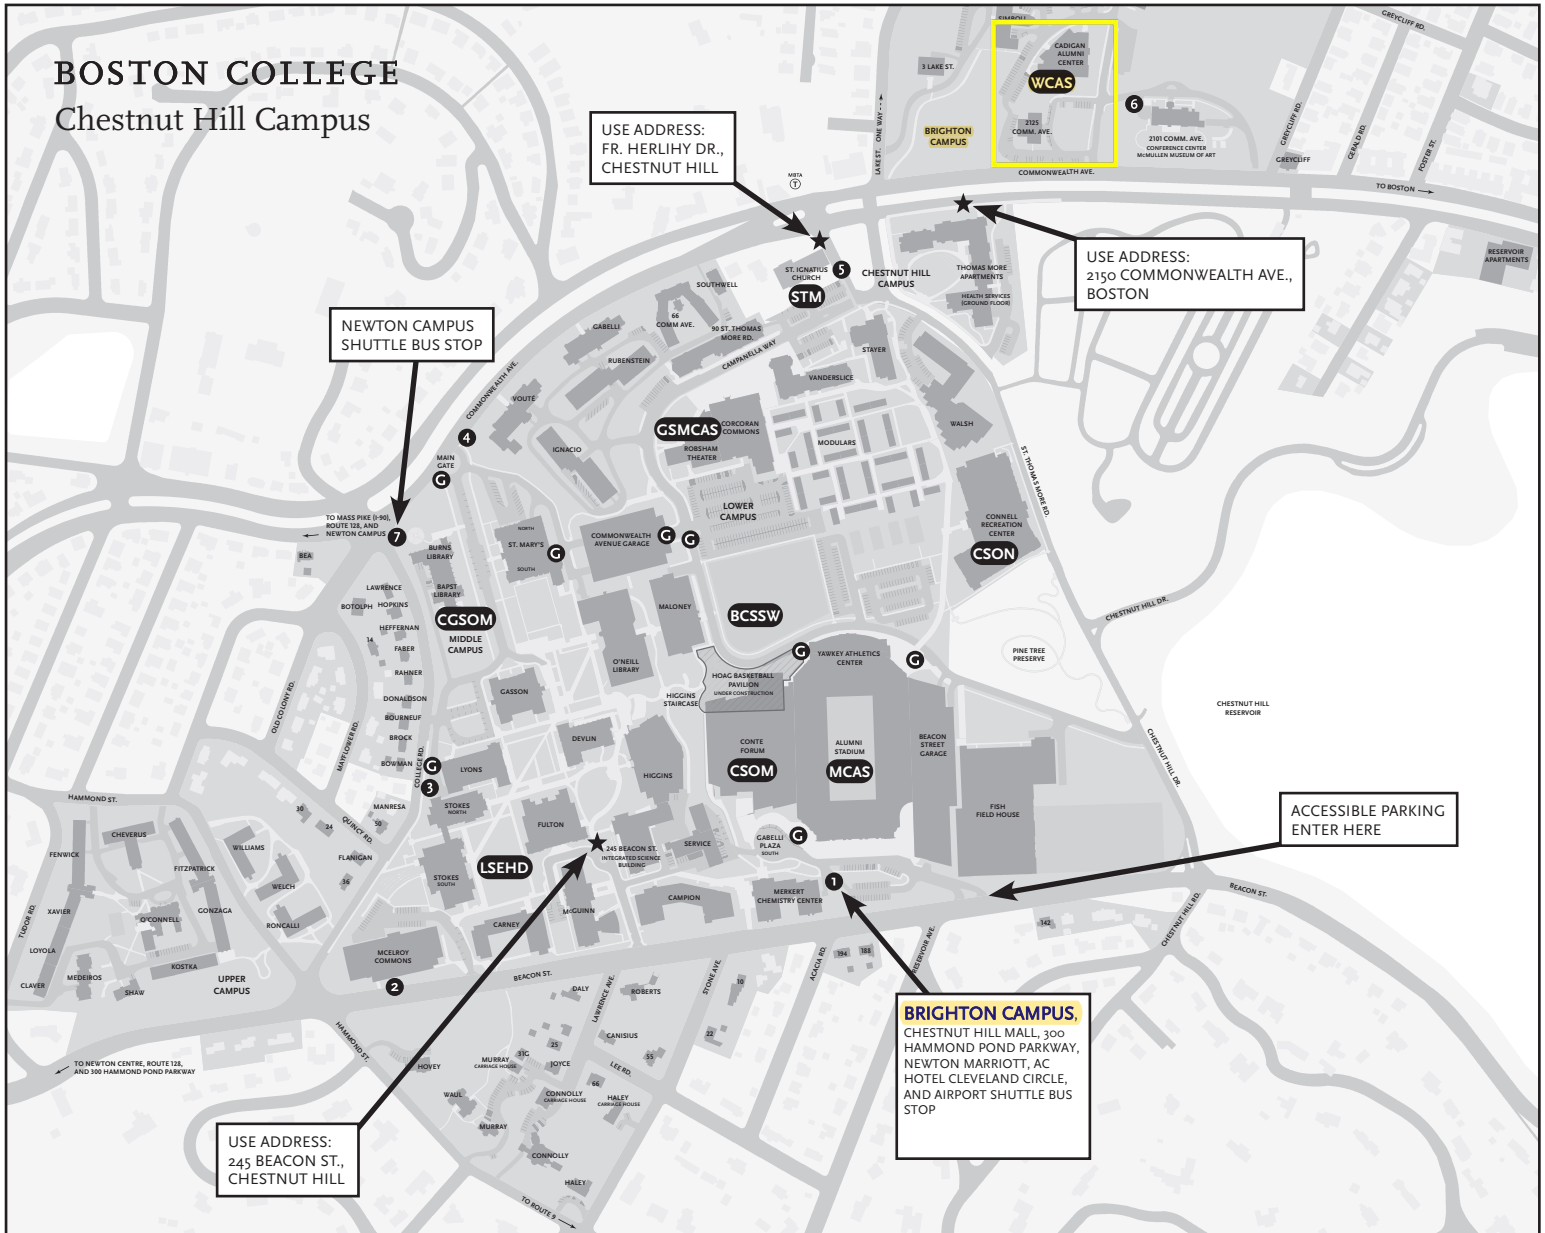

Shuttle Stops

- 1 ALUMNI STADIUM GATE A
- 2 MCELROY COMMONS
- 3 COLLEGE ROAD
- 4 MAIN GATE
- 5 ST. IGNATIUS CHURCH
- 6 MCMULLEN MUSEUM
- 7 COLLEGE ROAD/Commonwealth Avenue
Pick up and drop off for Newton Shuttle
- G GOLF CART STOPS
- ★ RIDESHARE SERVICE STOPS
(UBER, LYFT, VETERANS' TAXI)

Individual School Diploma Ceremony Locations

- MCAS Morrissey College of Arts and Sciences Alumni Stadium
- GSMCAS Graduate School of the Morrissey College of Arts and Sciences Robsham Theater
- WCAS Woods College of Advancing Studies—Undergraduate and Graduate Programs Cadigan Alumni Center Lawn tent, Brighton Campus
- BCSSW Boston College School of Social Work Lower Campus Lawn tent
- CSOM Carroll School of Management Conte Forum
- CGSOM Carroll Graduate School of Management Bapst Library Lawn tent
- CSN Connell School of Nursing—Undergraduate and Graduate Programs Connell Recreation Center Multi-Activity Courts (first floor)
- LSEHD Lynch School of Education and Human Development—Undergraduate and Graduate Programs Campus Green Lawn tent (outside Stokes Hall)
- STM School of Theology and Ministry St. Ignatius Church