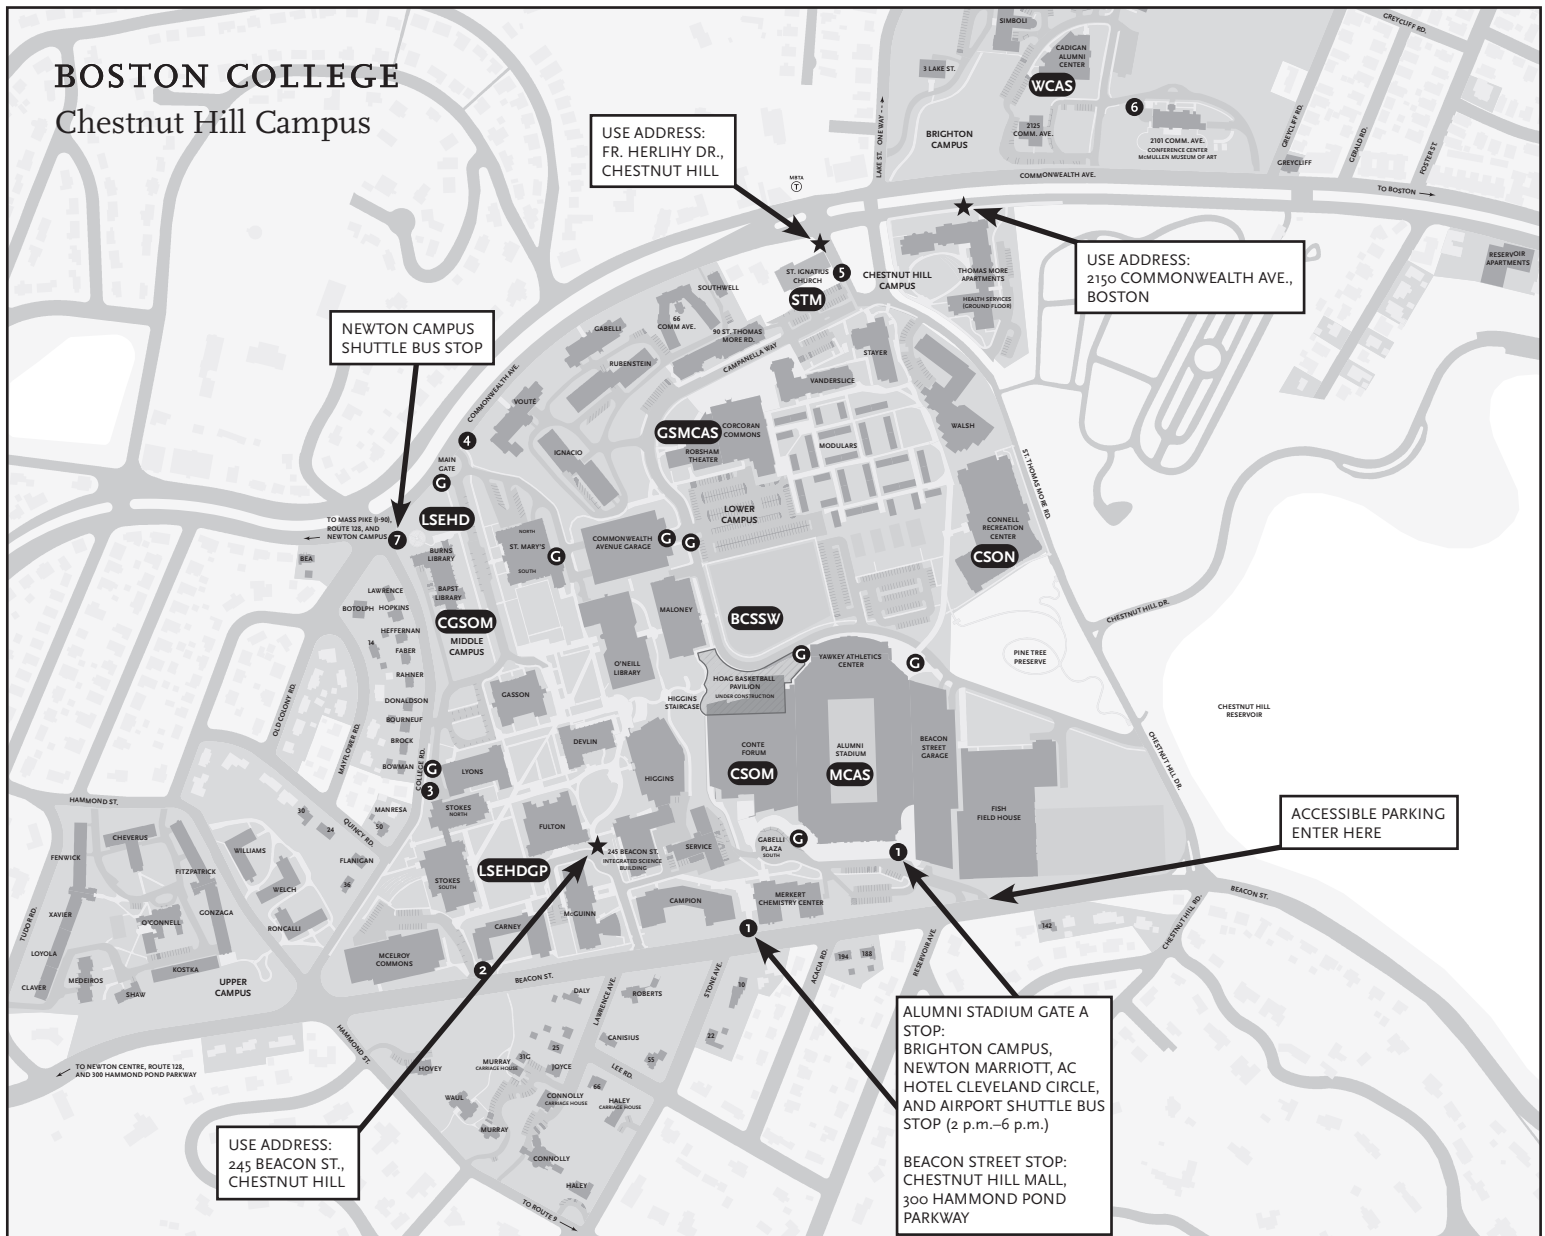

# Shuttle Stops

- 1 ALUMNI STADIUM GATE A
- 2 MCELROY COMMONS BUS STOP
- 3 COLLEGE ROAD
- 4 MAIN GATE
- 5 ST. IGNATIUS CHURCH
- 6 MCMULLEN MUSEUM (BRIGHTON CAMPUS)
- 7 COLLEGE ROAD/Commonwealth Avenue  
Pick up and drop off for Newton Shuttle
- G GOLF CART STOPS
- ★ RIDESHARE SERVICE STOPS  
(UBER, LYFT, VETERANS' TAXI)

# Individual School Diploma Ceremony Locations

- MCAS** Morrissey College of Arts and Sciences ..... Alumni Stadium
- GSMCAS** Graduate School of the Morrissey College of Arts and Sciences ..... Robsham Theater
- WCAS** Woods College of Advancing Studies—Undergraduate and Graduate Programs ..... Cadigan Alumni Center Lawn tent, Brighton Campus
- BCSSW** Boston College School of Social Work ..... Lower Campus Lawn tent
- CSOM** Carroll School of Management ..... Conte Forum
- CGSOM** Carroll Graduate School of Management ..... Bapst Library Lawn tent
- CSN** Connell School of Nursing—Undergraduate and Graduate Programs ..... Connell Recreation Center Multi-Activity Courts (first floor)
- LSEHD** Lynch School of Education and Human Development—Undergraduate Programs ..... Burns Library Lawn tent
- LSEHDGP** Lynch School of Education and Human Development—Graduate Programs ..... Campus Green Lawn tent (outside Stokes Hall)
- STM** School of Theology and Ministry ..... St. Ignatius Church