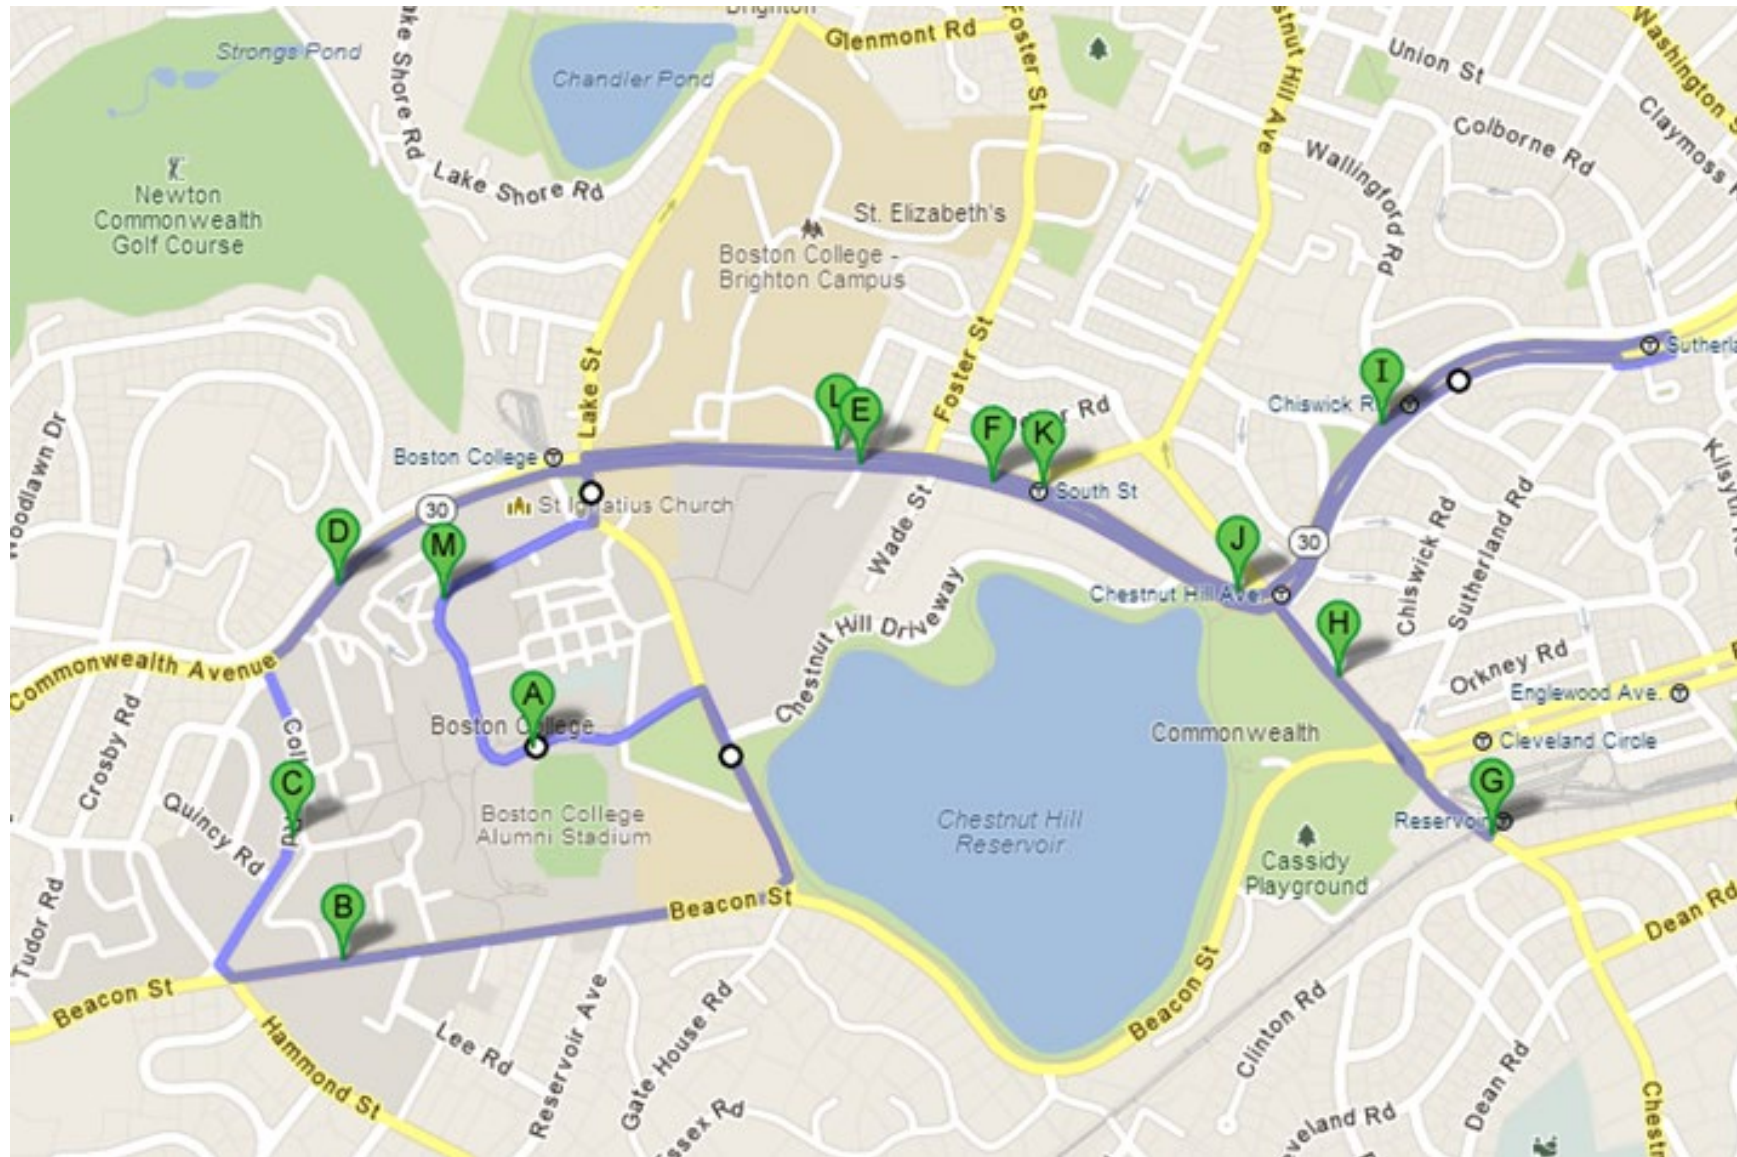

BC Shuttle

Commonwealth Ave. Route

Scan QR code to view live shuttle tracker!

Times are approximate. Traffic and weather may cause delays. Use shuttle tracker for exact location of the shuttle.

Weekdays

Comm. Ave. Direct

7:00am – 5:00pm
Every 7 – 10 Minutes

- A. Conte Forum
- E. Evergreen Cemetery
- F. 2000 Commonwealth Ave.
- G. Reservoir T stop
- H. Chestnut Hill Ave.
- I. Chiswick Rd.
- J. Corner Comm Ave/Chest. Hill Ave.
- K. South Street
- L. Greycliff
- M. Robsham Theater

Comm. Ave. All Stops

5:00pm – 2:00am
Every 10 – 15 Minutes

- A. Conte Forum
- B. McElroy – Beacon St.
- C. College Road
- D. Chestnut Hill – Main Gate
- E. Evergreen Cemetery
- F. 2000 Commonwealth Ave.
- G. Reservoir MBTA stop
- H. B.O.A – Chestnut Hill Ave.
- I. Thai Bistro - Chiswick Rd.
- J. Corner of Comm. Ave/Chestnut Hill Ave.
- K. South Street
- L. Greycliff Hall
- M. Robsham Theater

Sat & Sun

Comm. Ave. All Stops

8:00am – 11:30am
Every 30 Minutes

- A. Conte Forum
- E. Evergreen Cemetery
- F. 2000 Commonwealth Ave.
- G. Reservoir T stop
- H. Chestnut Hill Ave.
- I. Chiswick Rd.
- J. Corner Comm Ave/Chest. Hill Ave.
- K. South Street
- L. Greycliff
- M. Robsham Theater