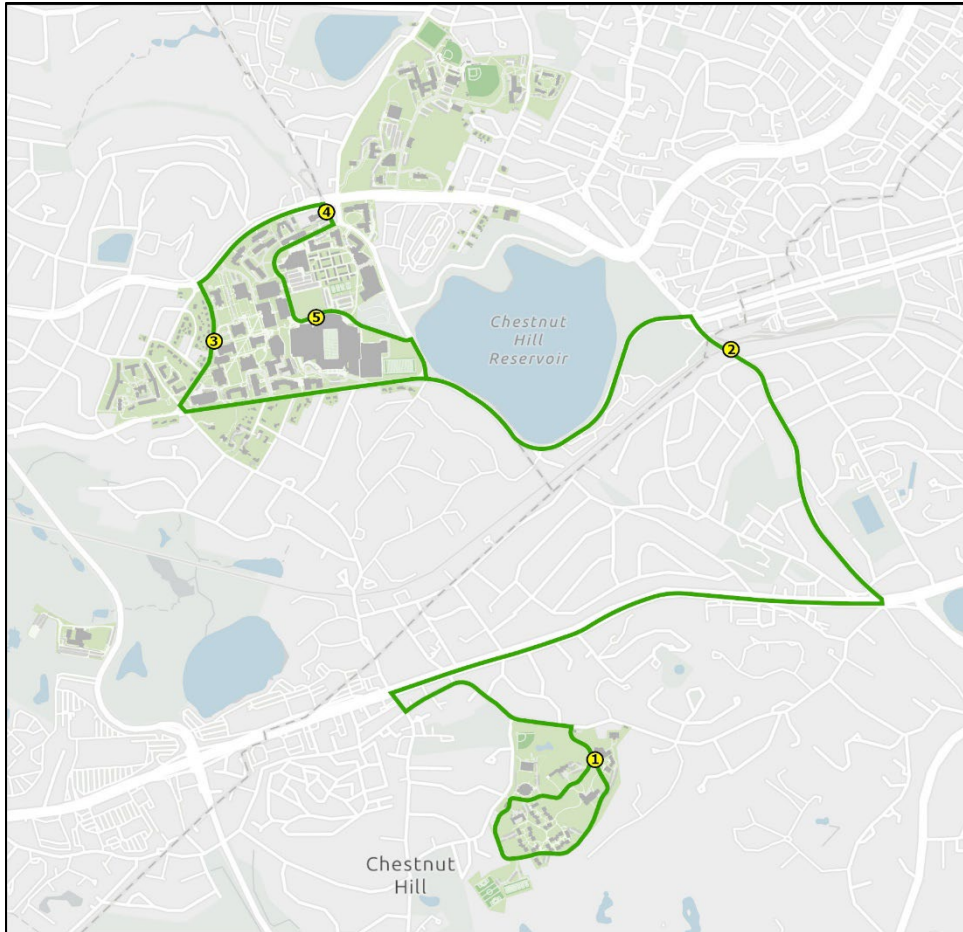

BC Shuttle

Brookline Campus: Summer Service Route

Weekdays

Monday - Friday

2:00 PM – 10:00 PM

Every 30-35 minutes

1. Messina College
2. Reservoir T stop
3. College Rd.
4. St. Ignatius church
2. Reservoir T stop

Weekends

Saturday/Sunday AM

10:00 AM – 1:00 PM

Every 30-35 minutes

1. Messina College
2. Reservoir T stop
3. College Rd.
5. Conte Forum
2. Reservoir T stop

Saturday/Sunday PM

5:00 PM – 10:00 PM

Every 30-35 minutes

1. Messina College
2. Reservoir T stop
3. College Rd.
5. Conte Forum
2. Reservoir T stop

Scan QR code to view live shuttle tracker!

Please Note: Times are approximate. Traffic and weather may cause delays